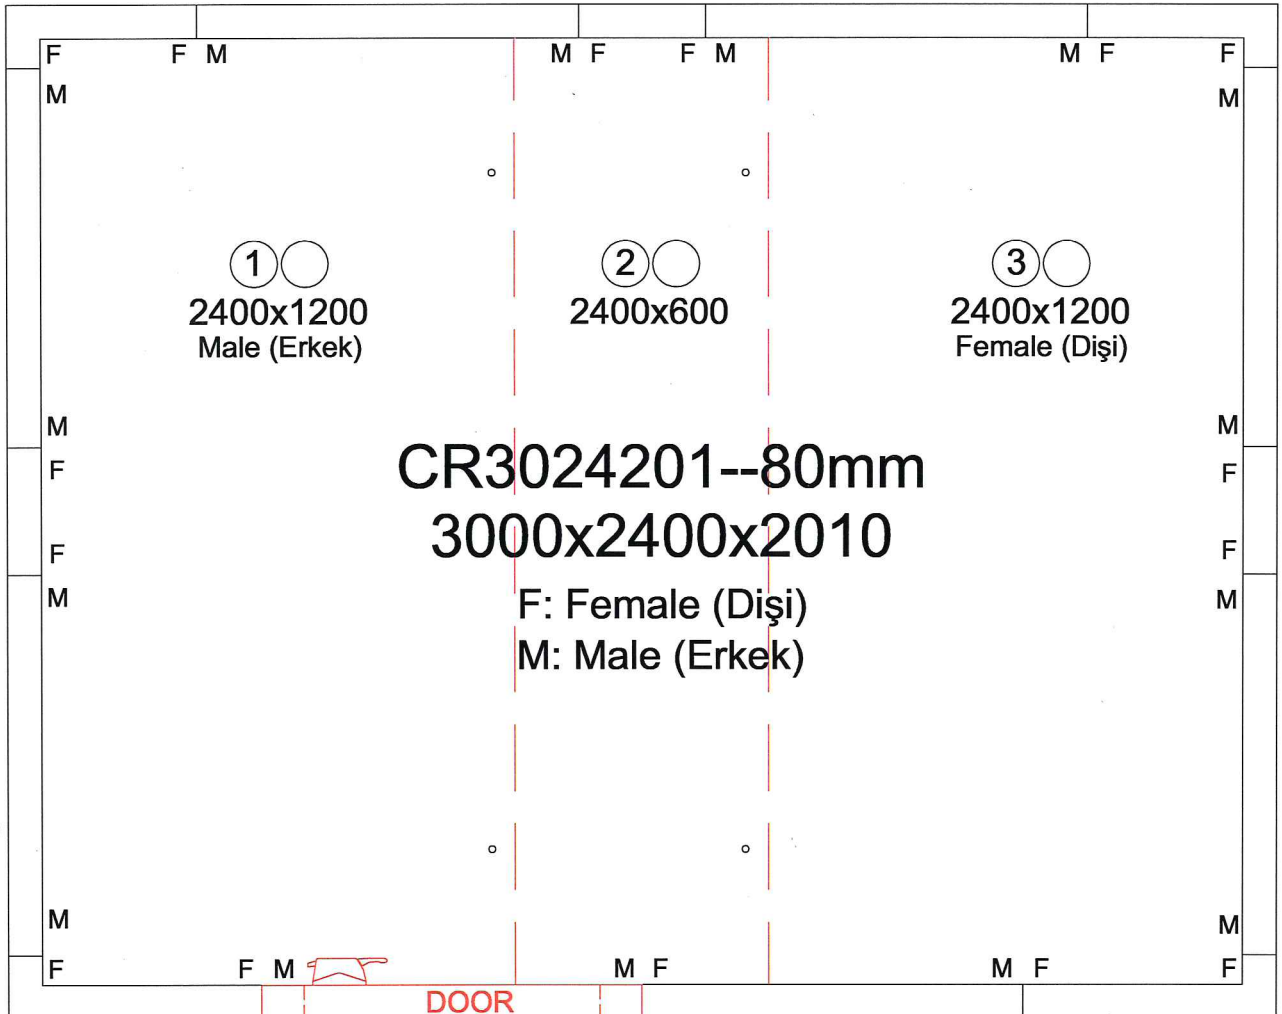

450x150
F-F
80mm
2010
RIGHT (SAĞ)

900
M-M
80mm
2010

3000

300
F-F
80mm
2010

900
M-M
80mm
2010

450x150
F-F
80mm
2010
LEFT (SOL)

CR3024201--80mm
3000x2400x2010

F: Female (Dişi)
M: Male (Erkek)

900
M-M
80mm
2010

1
2400x1200
Male (Erkek)

2
2400x600

3
2400x1200
Female (Dişi)

900
M-M
80mm
2010

300
F-F
80mm
2010

300
F-F
80mm
2010

900
M-M
80mm
2010

900
M-M
80mm
2010

DOOR

900
M-M
80mm
2010

900
M-F
80mm
2010

600x150
F-F
80mm
2010

600x150
F-F
80mm
2010
LEFT (SOL)

★★★★★
Gewerbemoebel.de