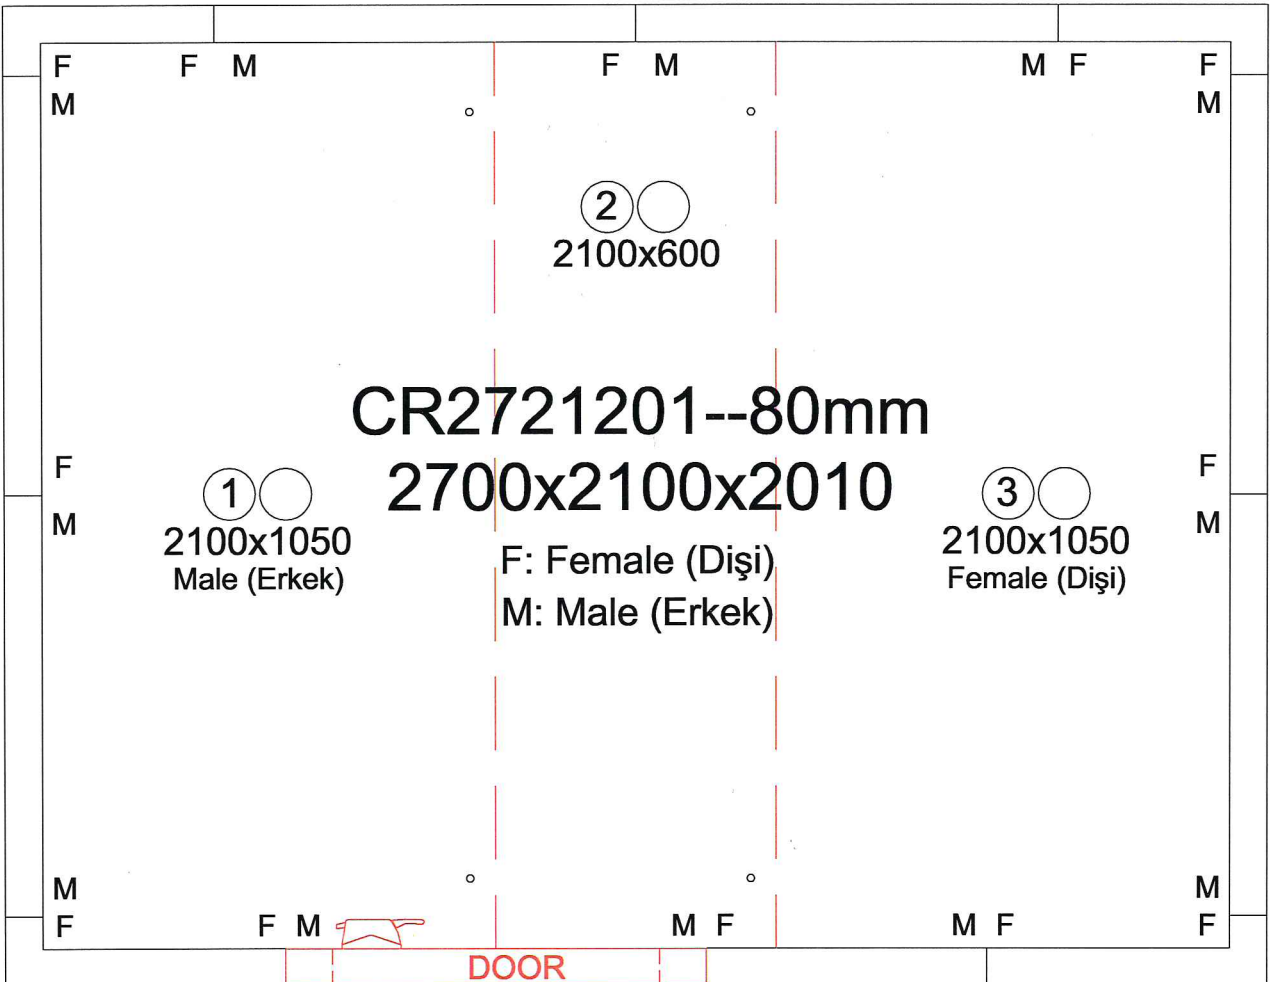

450x150  
F-F  
80mm  
2010  
RIGHT (SAĞ)

900  
M-F  
80mm  
2010

2700

900  
M-M  
80mm  
2010

450x150  
F-F  
80mm  
2010  
LEFT (SOL)

# CR2721201--80mm 2700x2100x2010

F: Female (Dişi)  
M: Male (Erkek)

1  
2100x1050  
Male (Erkek)

3  
2100x1050  
Female (Dişi)

DOOR

900  
M-M  
80mm  
2010

600  
M-F  
80mm  
2010

600x150  
F-F  
80mm  
2010  
RIGHT (SAĞ)

600x150  
F-F  
80mm  
2010  
LEFT (SOL)

900  
F-M  
80mm  
2010

900  
M-F  
80mm  
2010

2100

900  
M-M  
80mm  
2010

900  
M-M  
80mm  
2010

Gewerbemoebel.de