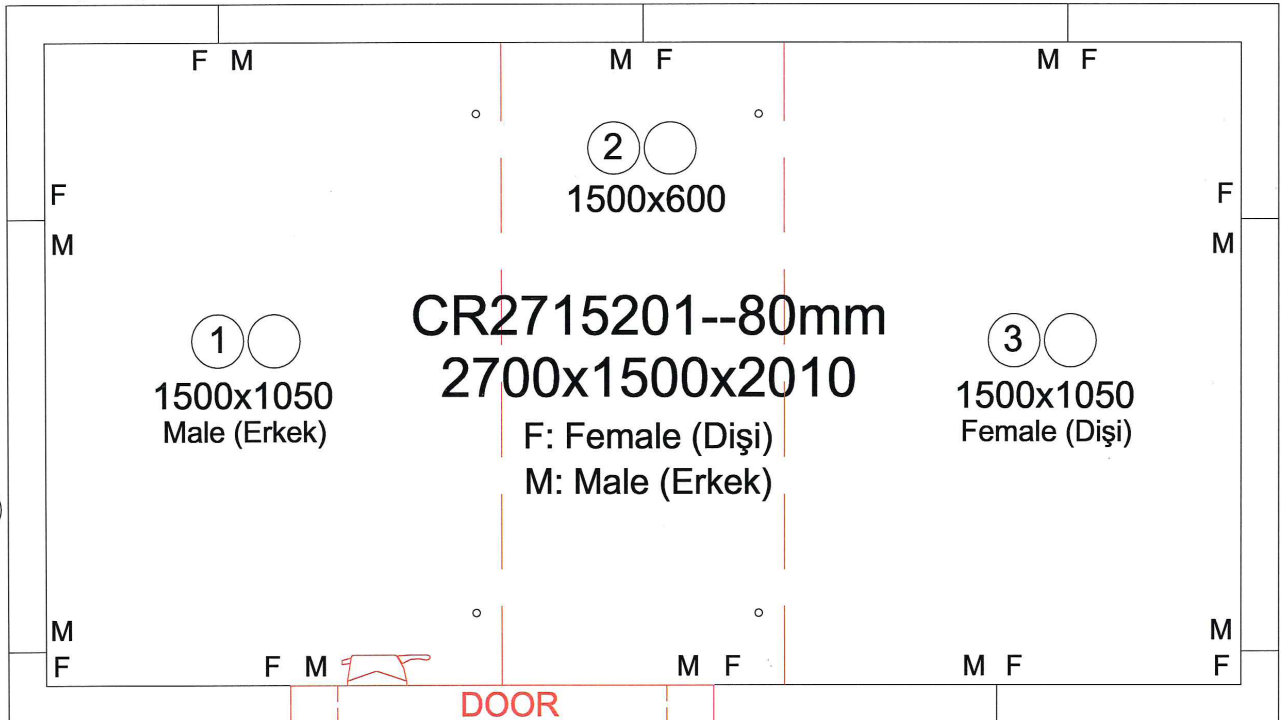

450x450
F-F
80mm
2010

900
M-M
80mm
2010

2700

900
F-M
80mm
2010

450x450
F-F
80mm
2010

CR2715201--80mm
2700x1500x2010

F: Female (Dişi)
M: Male (Erkek)

1
1500x1050
Male (Erkek)

3
1500x1050
Female (Dişi)

2
1500x600

1500

900
M-M
80mm
2010

900
M-M
80mm
2010

600x150
F-F
80mm
2010
LEFT (SOL)

DOOR

900
M-M
80mm
2010

600
M-F
80mm
2010

600x150
F-F
80mm
2010
RIGHT (SAĞ)