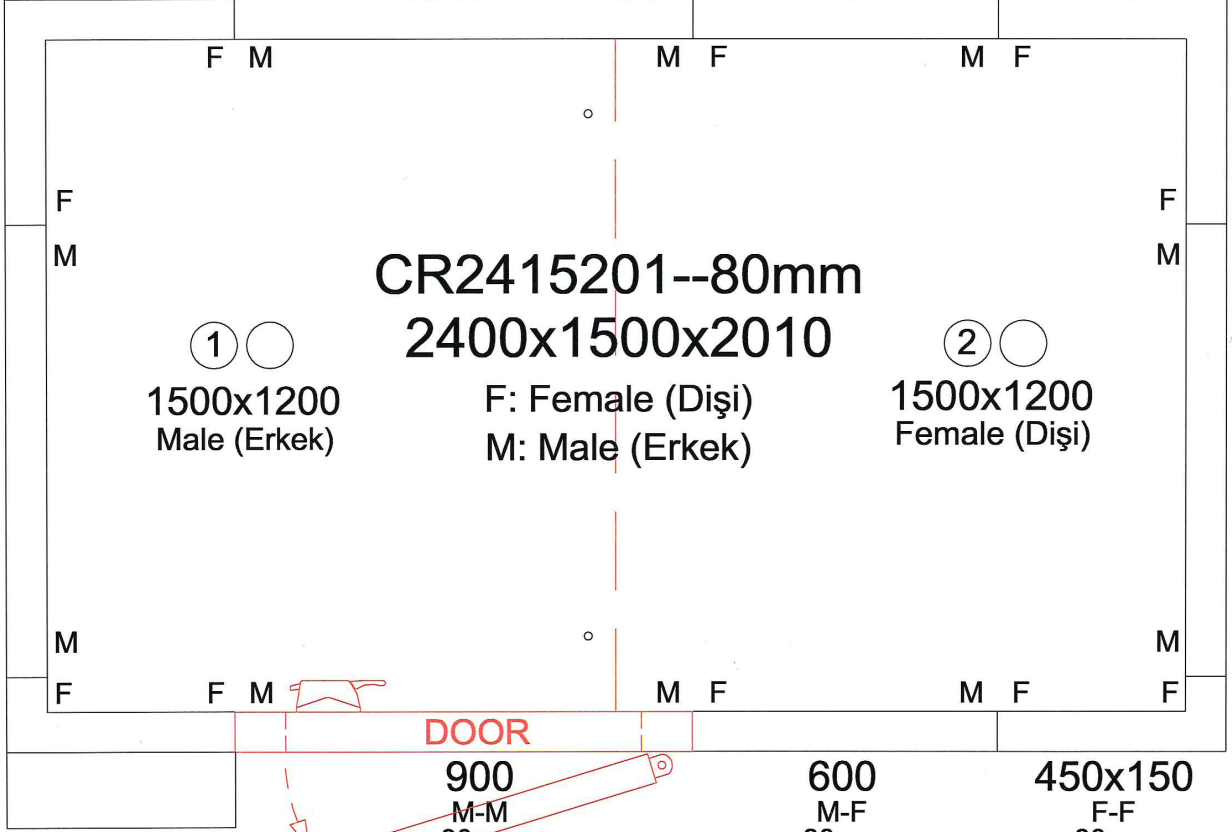

1500

2400

450x450
F-F
80mm
2010
③

900
M-M
80mm
2010
④

600
F-M
80mm
2010
⑤

450x450
F-F
80mm
2010
⑥

CR2415201--80mm
2400x1500x2010

F: Female (Dişi)
M: Male (Erkek)

①
1500x1200
Male (Erkek)

②
1500x1200
Female (Dişi)

900
M-M
80mm
2010
⑧

900
M-M
80mm
2010
⑦

450x150
F-F
80mm
2010
LEFT (SOL)
⑨

900
M-M
80mm
2010
⑩

600
M-F
80mm
2010
⑪

450x150
F-F
80mm
2010
RIGHT (SAĞ)
⑫