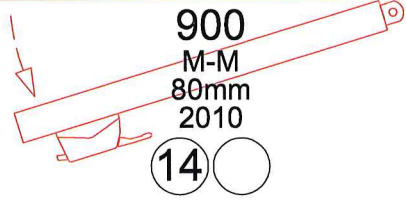

F-F
80mm
2010
RIGHT (SAĞ)

900
M-M
80mm
2010

F-F
80mm
2010
LEFT (SOL)

900
M-M
80mm
2010
10

900
M-M
80mm
2010
7

900
M-F
80mm
2010
11

900
F-M
80mm
2010
8

900
M-F
80mm
2010
12

900
F-M
80mm
2010
9

3000

CR2130201--80mm
2100x3000x2010

F: Female (Dişi)
M: Male (Erkek)

DOOR

600x150
F-F
80mm
2010
LEFT (SOL)

600x150
F-F
80mm
2010
RIGHT (SAĞ)