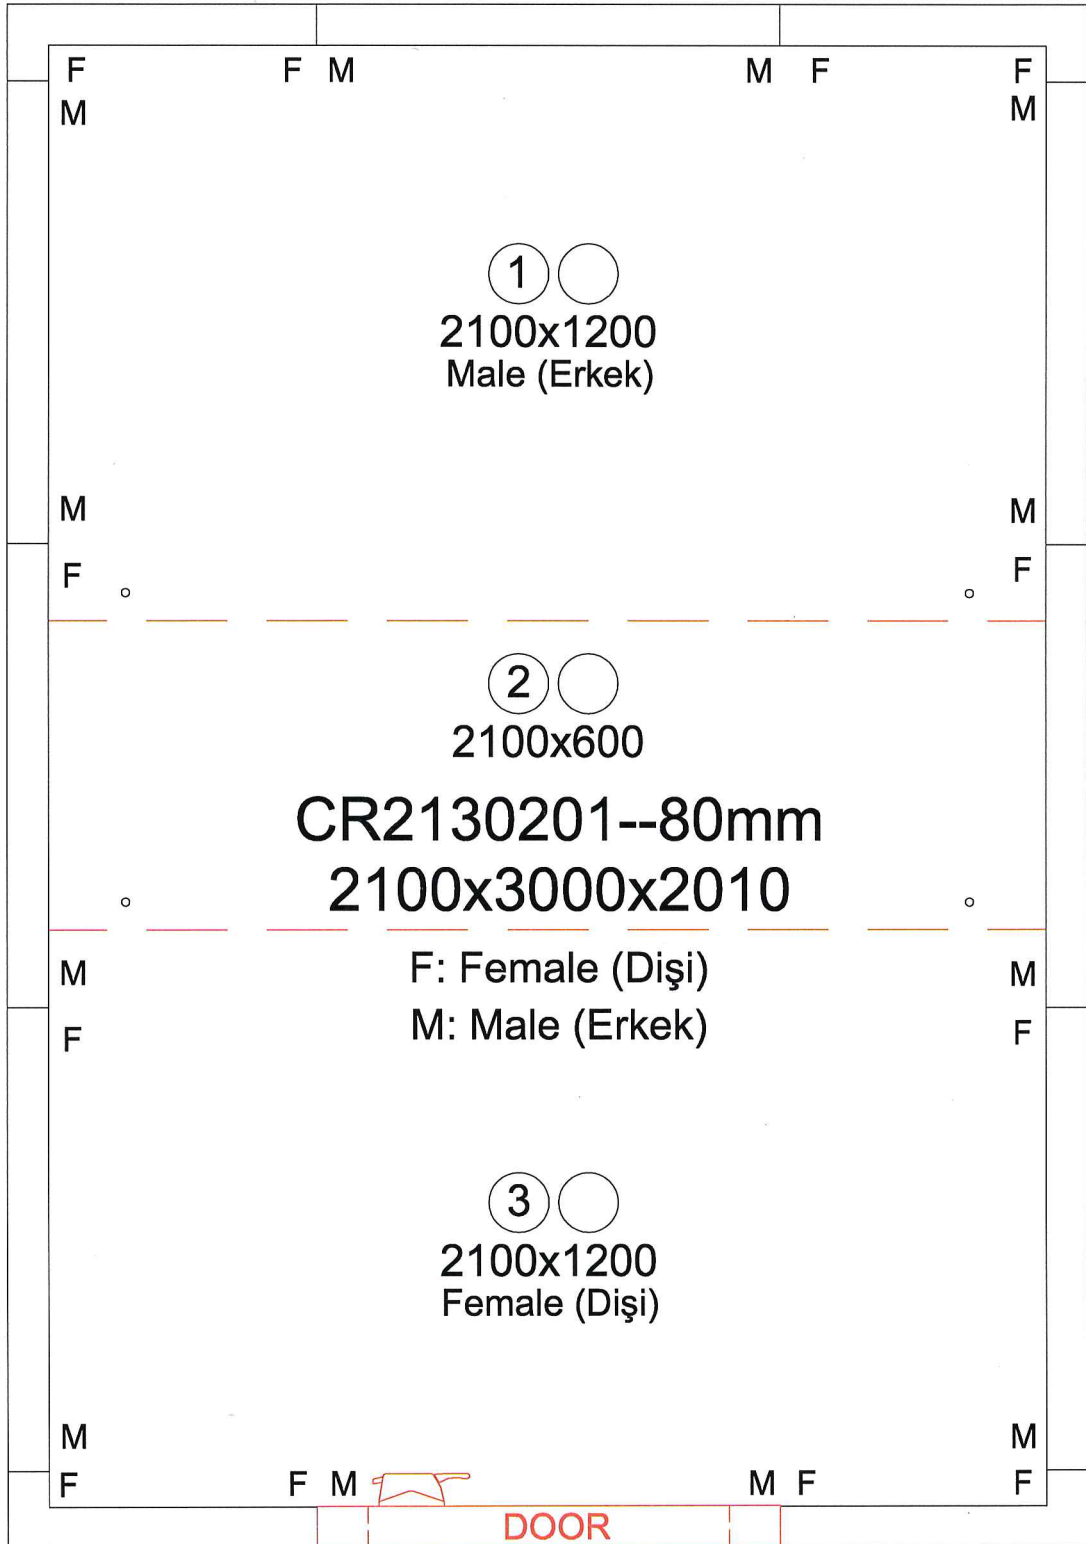

F-F
80mm
2010
RIGHT (SAĞ)

900
M-M
80mm
2010

F-F
80mm
2010
LEFT (SOL)

900
M-M
80mm
2010
10

900
M-M
80mm
2010
7

900
M-F
80mm
2010
11

900
F-M
80mm
2010
8

900
M-F
80mm
2010
12

900
F-M
80mm
2010
9

3000

CR2130201--80mm
2100x3000x2010

F: Female (Dişi)
M: Male (Erkek)

DOOR

600x150
F-F
80mm
2010
LEFT (SOL)

600x150
F-F
80mm
2010
RIGHT (SAĞ)