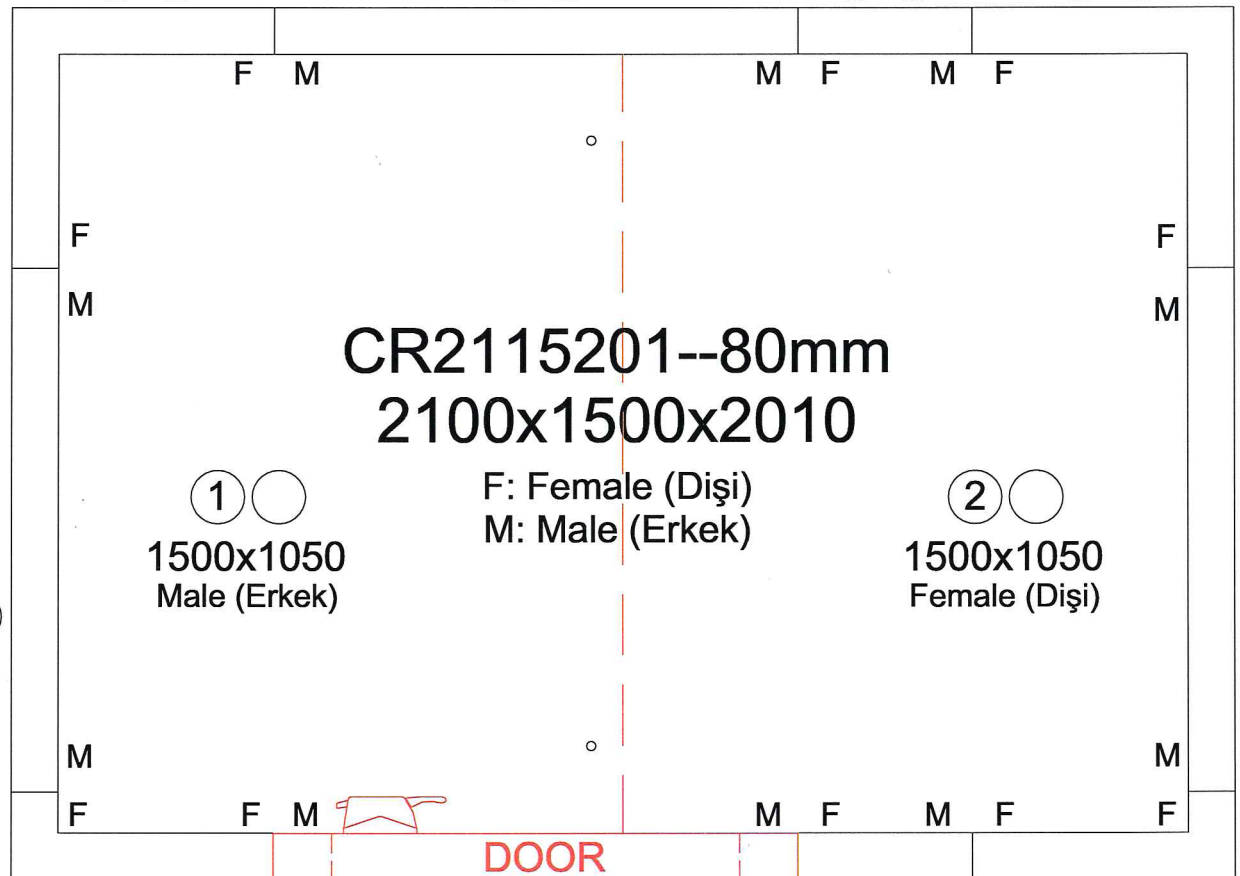

1500

2100

450x450  
F-F  
80mm  
2010  
3

900  
M-M  
80mm  
2010  
4

300  
F-M  
80mm  
2010  
5

450x450  
F-F  
80mm  
2010  
6

CR2115201--80mm  
2100x1500x2010

F: Female (Dişi)  
M: Male (Erkek)

1  
1500x1050  
Male (Erkek)

2  
1500x1050  
Female (Dişi)

900  
M-M  
80mm  
2010  
8

900  
M-M  
80mm  
2010  
7

DOOR

900  
M-M  
80mm  
2010  
11

300  
M-F  
80mm  
2010  
10

450x150  
F-F  
80mm  
2010  
RIGHT (SAĞ)  
9

450x150  
F-F  
80mm  
2010  
LEFT (SOL)  
12