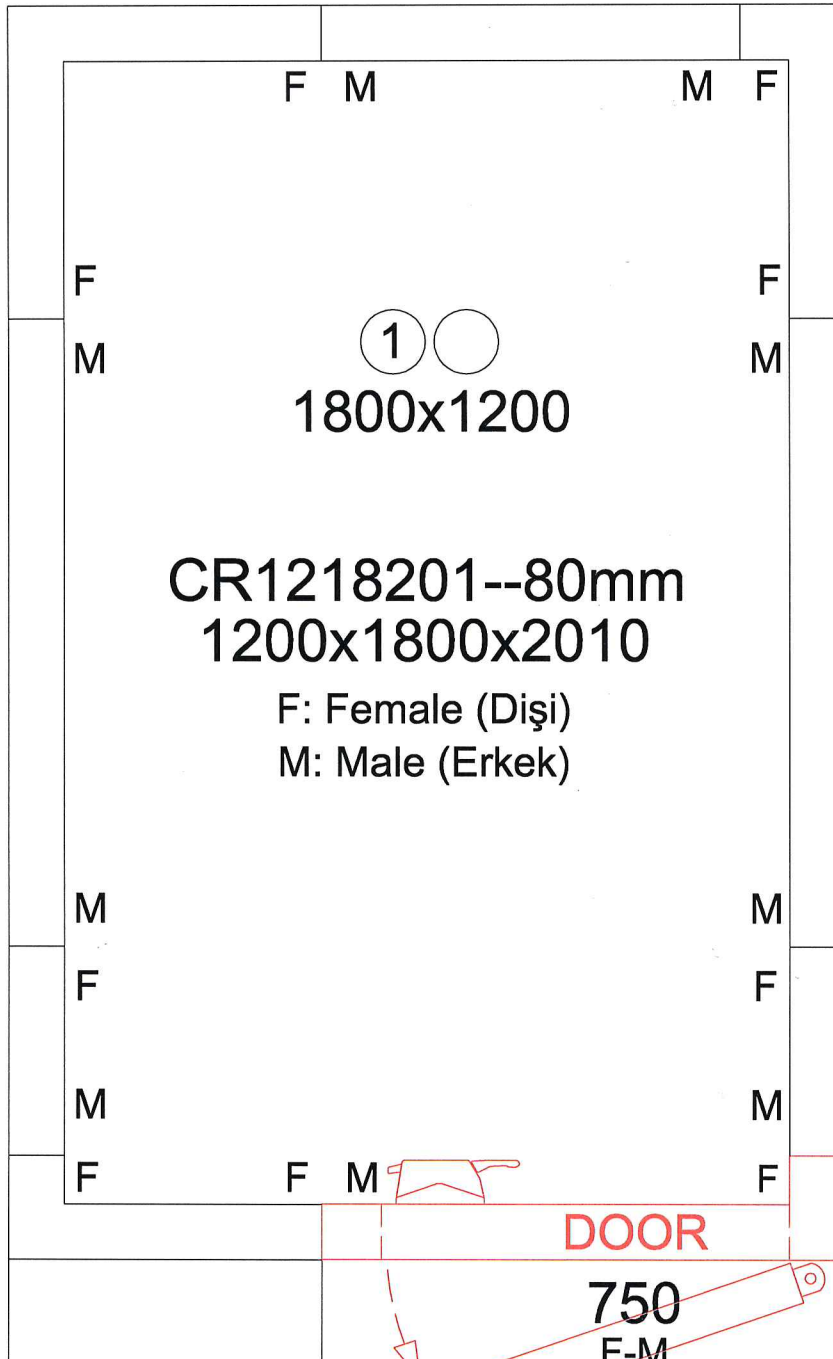

450x450

F-F  
80mm  
2010

600

M-M  
80mm  
2010

450x150

F-F  
80mm  
2010  
RIGHT (SAĞ)

1800x1200

CR1218201--80mm  
1200x1800x2010

F: Female (Dişi)  
M: Male (Erkek)

900

M-M  
80mm  
2010

300

F-M  
80mm  
2010

900

M-M  
80mm  
2010

300

M-F  
80mm  
2010

1800

450x150

F-F  
80mm  
2010  
LEFT (SOL)

750

F-M  
80mm  
2010