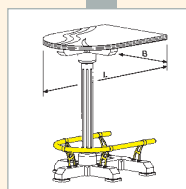

H 112 cm

L x B
90 x 70 cm 52.5200.907...
120 x 70 cm 52.5200.127...