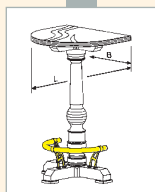

H 112 cm

L x B
60 x 70 cm 52.1100.607...