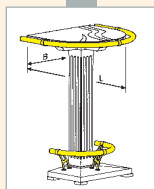

H 112 cm

L x B
60 x 70 cm 52.2101.607...