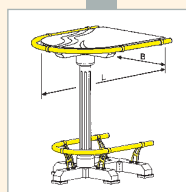

Wall protection / Wandschutz /
Protection murale / Smetplaat
B 71 cm

52.9610.070.40

H 112 cm

L x B
90 x 70 cm 52.5200.907...
120 x 70 cm 52.5200.127...

H 112 cm

L x B
60 x 70 cm 52.5100.607...

H 112 cm

L x B
60 x 70 cm 52.5101.607...

H 112 cm

L x B
90 x 70 cm 52.5201.907...
120 x 70 cm 52.5201.127...

Foot- and handrails / Fuß- und Handläufe /
Repose-pieds et main-courantes / Voet- en handrelings

Art.Nr.

52. .... .10

Art.Nr.

52. .... .13

Art.Nr.

52. .... .12

Stain colours / Beiztöne / Couleurs / Beitskleuren

P 10

P 11

P 21

P 36

P 37

P 43

KB 7

nature