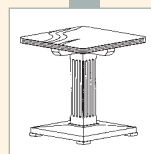

H 75 cm

70 x 70 cm 52.2400.707.40  
 80 x 80 cm 52.2400.808.40

H 75 cm

Ø 70 cm 52.2400.070.40  
 Ø 80 cm 52.2400.080.40

**Wall protection** / Wandschutz /  
Protection murale / Smetplaat  
B 71 cm

52.9610.070.40