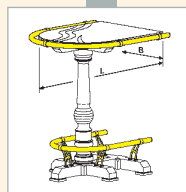

Wall protection / Wandschutz /
Protection murale / Smetplaat
B 71 cm

52.9610.070.40

H 112 cm

L x B
90 x 70 cm 52.1200.907...
120 x 70 cm 52.1200.127...

H 112 cm

L x B
60 x 70 cm 52.1100.607...

H 112 cm

L x B
60 x 70 cm 52.1101.607...

H 112 cm

L x B
90 x 70 cm 52.1201.907...
120 x 70 cm 52.1201.127...

Foot- and handrails / Fuß- und Handläufe /
Repose-pieds et main-courantes / Voet- en handelings

Art.Nr.

52. .... .10

Art.Nr.

52. .... .13

Art.Nr.

52. .... .12

Stain colours / Beiztöne / Couleurs / Beitskleuren

P 10

P 11

P 21

P 36

P 37

P 43

KB 7

nature