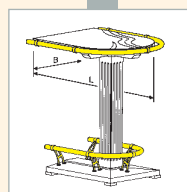

Wall protection / Wandschutz /
Protection murale / Smetplaat
B 71 cm

52.9610.070.40

H 112 cm

L x B
90 x 70 cm 52.2200.907...
120 x 70 cm 52.2200.127...

H 112 cm

L x B
60 x 70 cm 52.2100.607...

H 112 cm

L x B
60 x 70 cm 52.2101.607...

H 112 cm

L x B
90 x 70 cm 52.2201.907...
120 x 70 cm 52.2201.127...

Foot- and handrails / Fuß- und Handläufe /
Repose-pieds et main-courantes / Voet- en handrelings

Art.Nr.

52. .... .10

Art.Nr.

52. .... .13

Art.Nr.

52. .... .12

Stain colours / Beiztöne / Couleurs / Beitskleuren

P 10

P 11

P 21

P 36

P 37

P 43

KB 7

nature