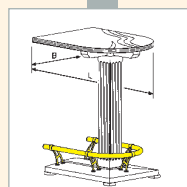

H 112 cm

L x B
90 x 70 cm 52.2200.907...
120 x 70 cm 52.2200.127...