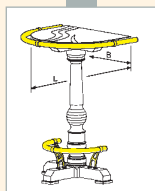

H 112 cm

L x B
60 x 70 cm 52.1101.607...