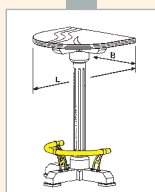

H 112 cm

L x B
60 x 70 cm 52.5100.607...