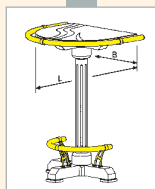

H 112 cm

L x B
60 x 70 cm 52.5101.607...