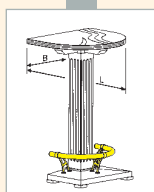

H 112 cm

L x B
60 x 70 cm 52.2100.607...