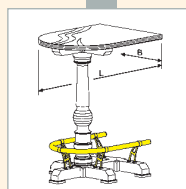

H 112 cm

L x B
90 x 70 cm 52.1200.907...
120 x 70 cm 52.1200.127...